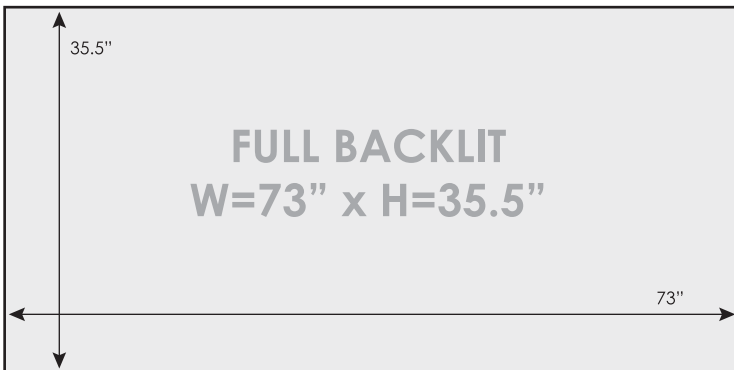

Full/Single/Window Backlit Panels

Des Moines, IA

file specification requirements

File set up:

Please build creative to overall dimension. **Be sure to keep all important text and images 2" within the outside edge.** Files are printed on duratrans, a translucent-base film which allows light to diffuse through and should be set up 100% to actual size at 200 dpi resolution / CMYK. Please save as PDF or JPG files.