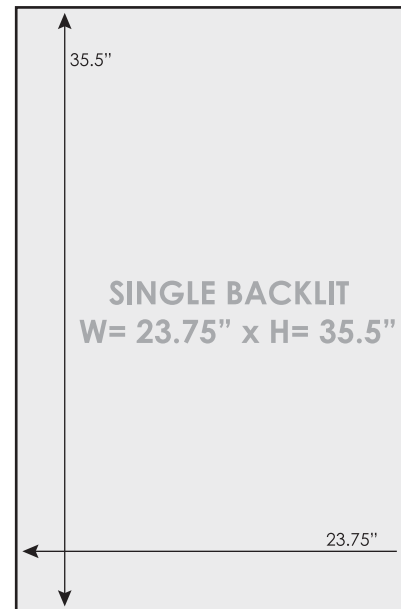

Full/Single/Window Backlit Panels

Des Moines, IA

file specification requirements

File set up:

Please build creative to overall dimension. **Be sure to keep all important text and images 2" within the outside edge.** Files are printed on duratrans, a translucent-base film which allows light to diffuse through and should be set up 100% to actual size at 200 dpi resolution / CMYK. Please save as PDF or JPG files.