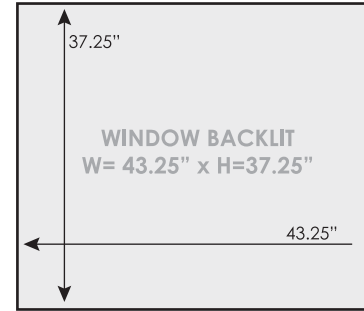

Full/Single/Window Backlit Panels

Des Moines, IA

file specification requirements

File set up:

Please build creative to overall dimension. **Be sure to keep all important text and images 2" within the outside edge.** Files are printed on duratrans, a translucent-base film which allows light to diffuse through and should be set up 100% to actual size at 200 dpi resolution / CMYK. Please save as PDF or JPG files.