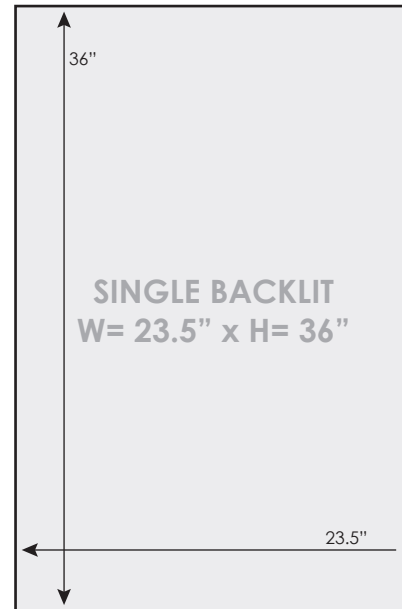

Full/Single/Window Backlit Panels

Des Moines, IA

file specification requirements

File set up:

Please build creative to overall dimension. **Be sure to keep all important text and images 2" within the outside edge.** Files should be set up 100% to actual size at 300 dpi resolution. CMYK color space. Please save as print ready pdf files.