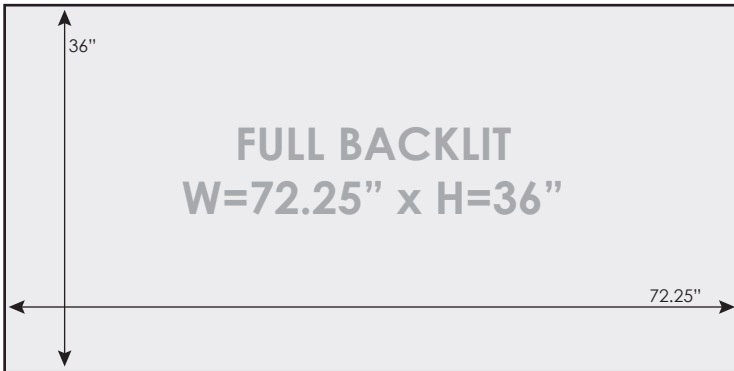

Full/Single/Window Backlit Panels

Des Moines, IA

file specification requirements

File set up:

Please build creative to overall dimension. **Be sure to keep all important text and images 2" within the outside edge.** Files should be set up 100% to actual size at 300 dpi resolution. CMYK color space. Please save as print ready pdf files.