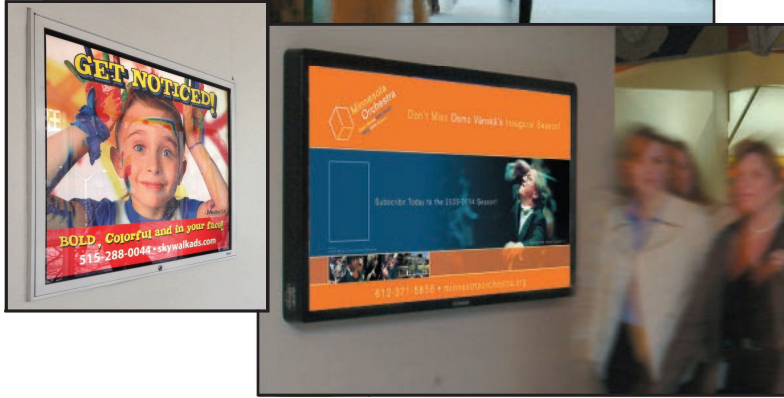

Full/Single/Window Backlit Panels

Des Moines, IA

file specification requirements

File set up:

Please build creative to overall dimension. **Be sure to keep all important text and images 2" within the outside edge.** Files should be set up 100% to actual size at 300 dpi resolution. CMYK color space. Please save as print ready pdf files.