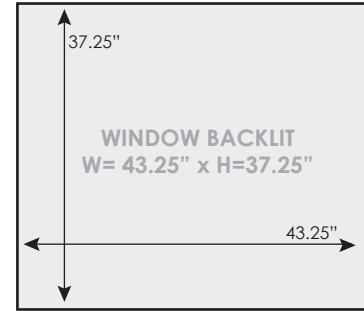

Full/Single/Window Backlit Panels

Des Moines, IA

file specification requirements

File set up:

Please build creative to overall dimension. **Be sure to keep all important text and images 2" within the outside edge.** Files should be set up 100% to actual size at 300 dpi resolution. CMYK color space. Please save as print ready pdf files.