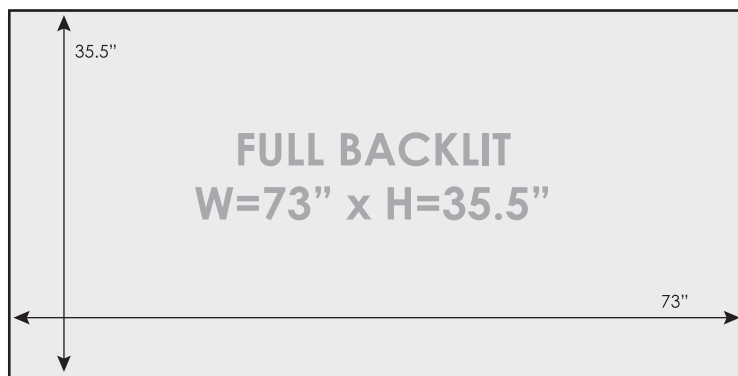

Full & Single Backlit Panels

Duluth, MN

file specification requirements

File set up:

Please build creative to overall dimension. **Be sure to keep all important text and images 2" within the outside edge.** Files are printed on duratrans, a translucent-base film which allows light to diffuse through and should be set up 100% to actual size at 200 dpi resolution / CMYK. Please save as PDF or JPG files.