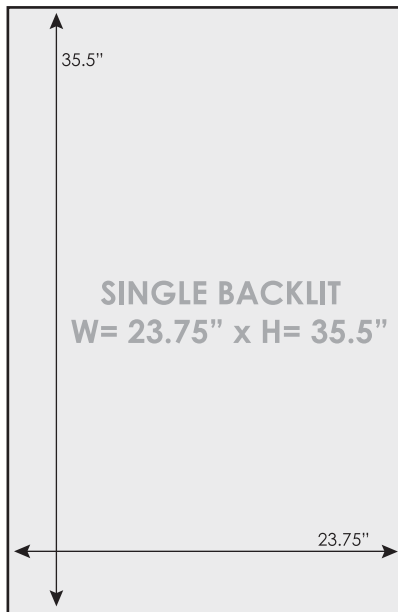

Full & Single Backlit Panels

Duluth, MN

file specification requirements

File set up:

Please build creative to overall dimension. **Be sure to keep all important text and images 2" within the outside edge.** Files are printed on duratrans, a translucent-base film which allows light to diffuse through and should be set up 100% to actual size at 200 dpi resolution / CMYK. Please save as PDF or JPG files.